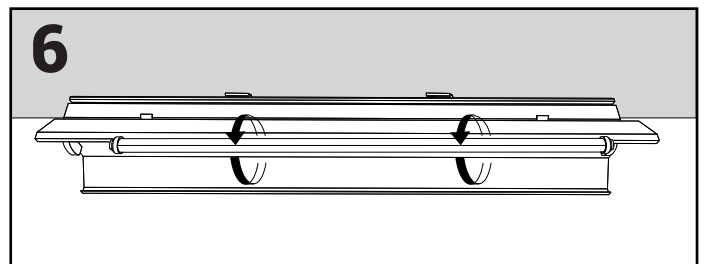

1.4 MONTAJ ve KULLANIM KILAVUZU

MOUNTING and USER GUIDE

DEEBY 2XT5

DEEBY 2XT5 - LINEER LED AYDINLATMA ARMATÜRÜ
DEEBY 2XT5 - LINEAR LED LIGHTING FIXTURE

SIVA ÜSTÜ MONTAJ TIPI - TEKLİ KLİPS / SURFACE MOUNTING TYPE - SINGLE CLIP

SIVA ÜSTÜ MONTAJ TİPİ - ASKI TELLİ / SURFACE MOUNTING TYPE - SUSPENDED WIRE