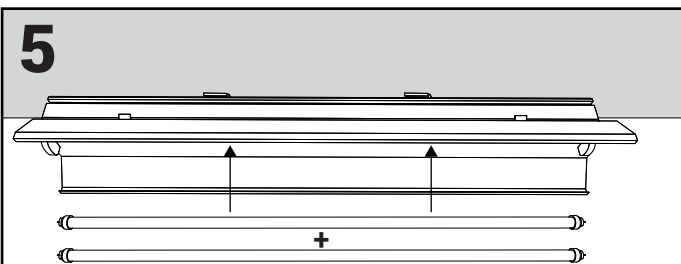

1.4 MONTAJ ve KULLANIM KILAVUZU

MOUNTING and USER GUIDE

DEEBY 2XT5

DEEBY 2XT5 - LINEER LED AYDINLATMA ARMATÜRÜ
DEEBY 2XT5 - LINEAR LED LIGHTING FIXTURE

SIVA ÜSTÜ MONTAJ TIPI - TEKLİ KLİPS / SURFACE MOUNTING TYPE - SINGLE CLIP

SIVA ÜSTÜ MONTAJ TİPİ - ASKI TELLİ / SURFACE MOUNTING TYPE - SUSPENDED WIRE