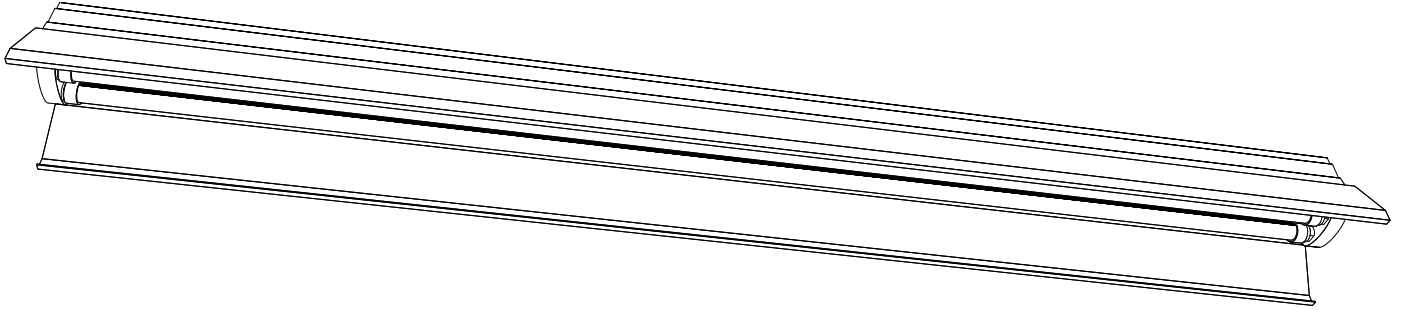

1.4 MONTAJ ve KULLANIM KILAVUZU

MOUNTING and USER GUIDE

DEEBY 2XT5

DEEBY 2XT5 - LINEER LED AYDINLATMA ARMATÜRÜ
DEEBY 2XT5 - LINEAR LED LIGHTING FIXTURE

SIVA ÜSTÜ MONTAJ TIPI - TEKLİ KLİPS / SURFACE MOUNTING TYPE - SINGLE CLIP

SIVA ÜSTÜ MONTAJ TİPİ - ASKI TELLİ / SURFACE MOUNTING TYPE - SUSPENDED WIRE