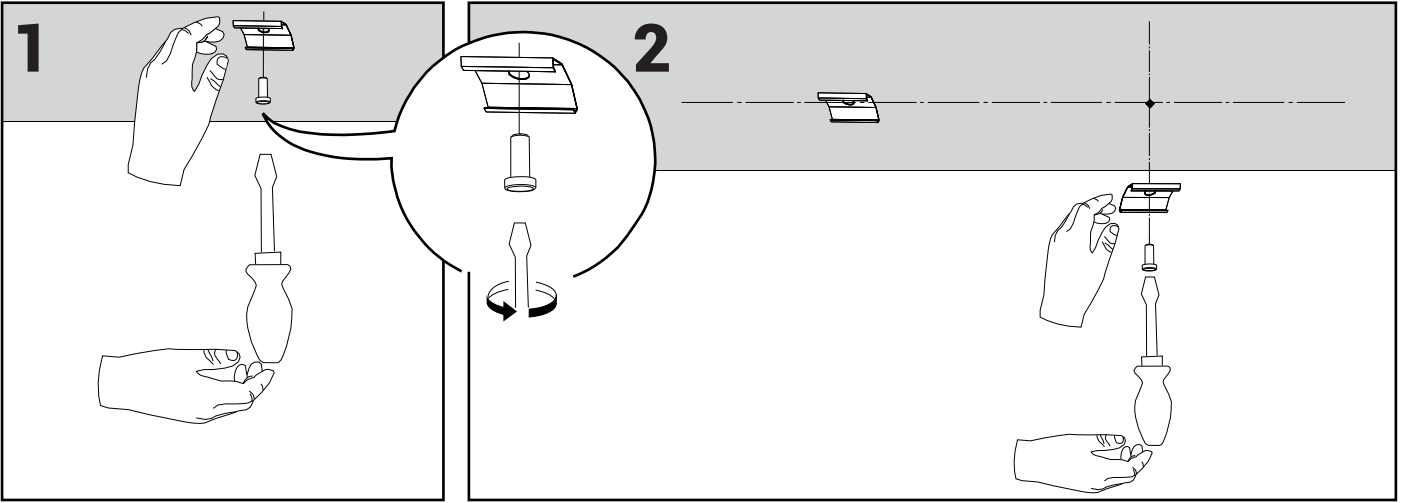

1.4 MONTAJ ve KULLANIM KILAVUZU

MOUNTING and USER GUIDE

DEEBY 2XT5

DEEBY 2XT5 - LINEER LED AYDINLATMA ARMATÜRÜ
DEEBY 2XT5 - LINEAR LED LIGHTING FIXTURE

SIVA ÜSTÜ MONTAJ TIPI - TEKLİ KLİPS / SURFACE MOUNTING TYPE - SINGLE CLIP

SIVA ÜSTÜ MONTAJ TİPİ - ASKI TELLİ / SURFACE MOUNTING TYPE - SUSPENDED WIRE